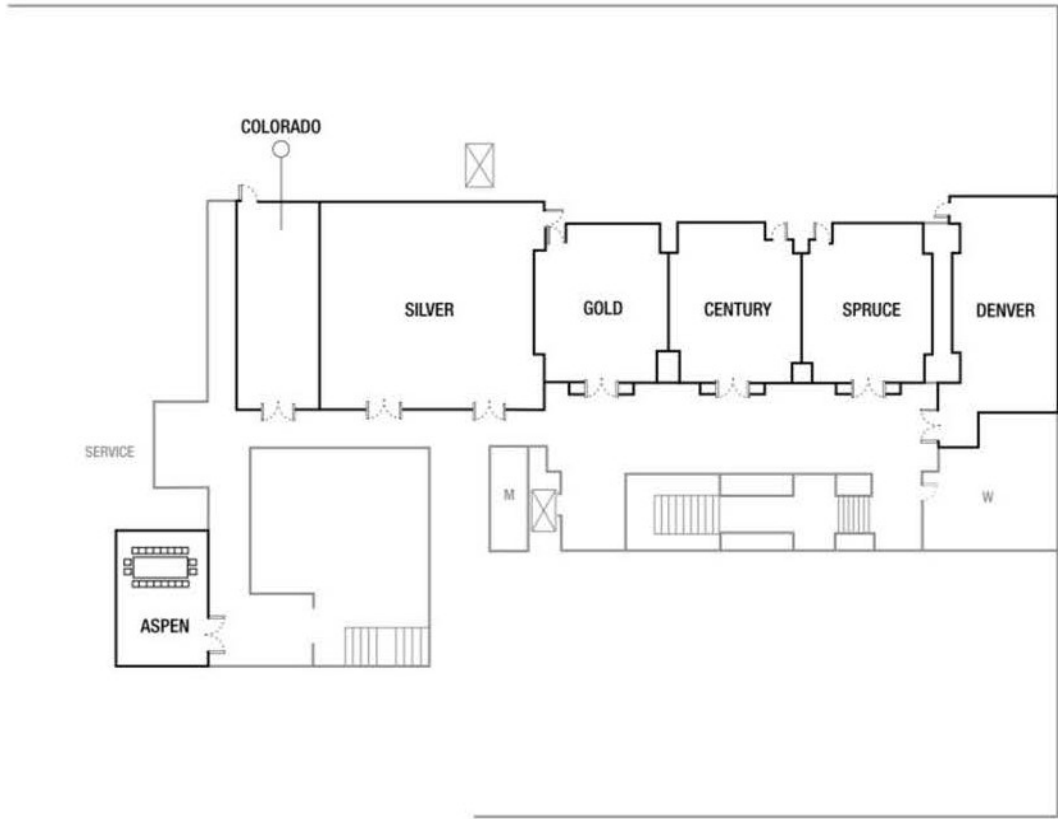

I.M PEI TOWER SECOND FLOOR LEVEL

I.M. PEI TOWER MEZZANINE LEVEL

PLAZA BUILDING LOBBY LEVEL

Tower

Mezzanine Level

Second Level

Street Level

Plaza

Second Level

Street Level

16th Street Mall

Terrace Level

Concourse Level

Majestic Level

Garage Level

Tower

Plaza